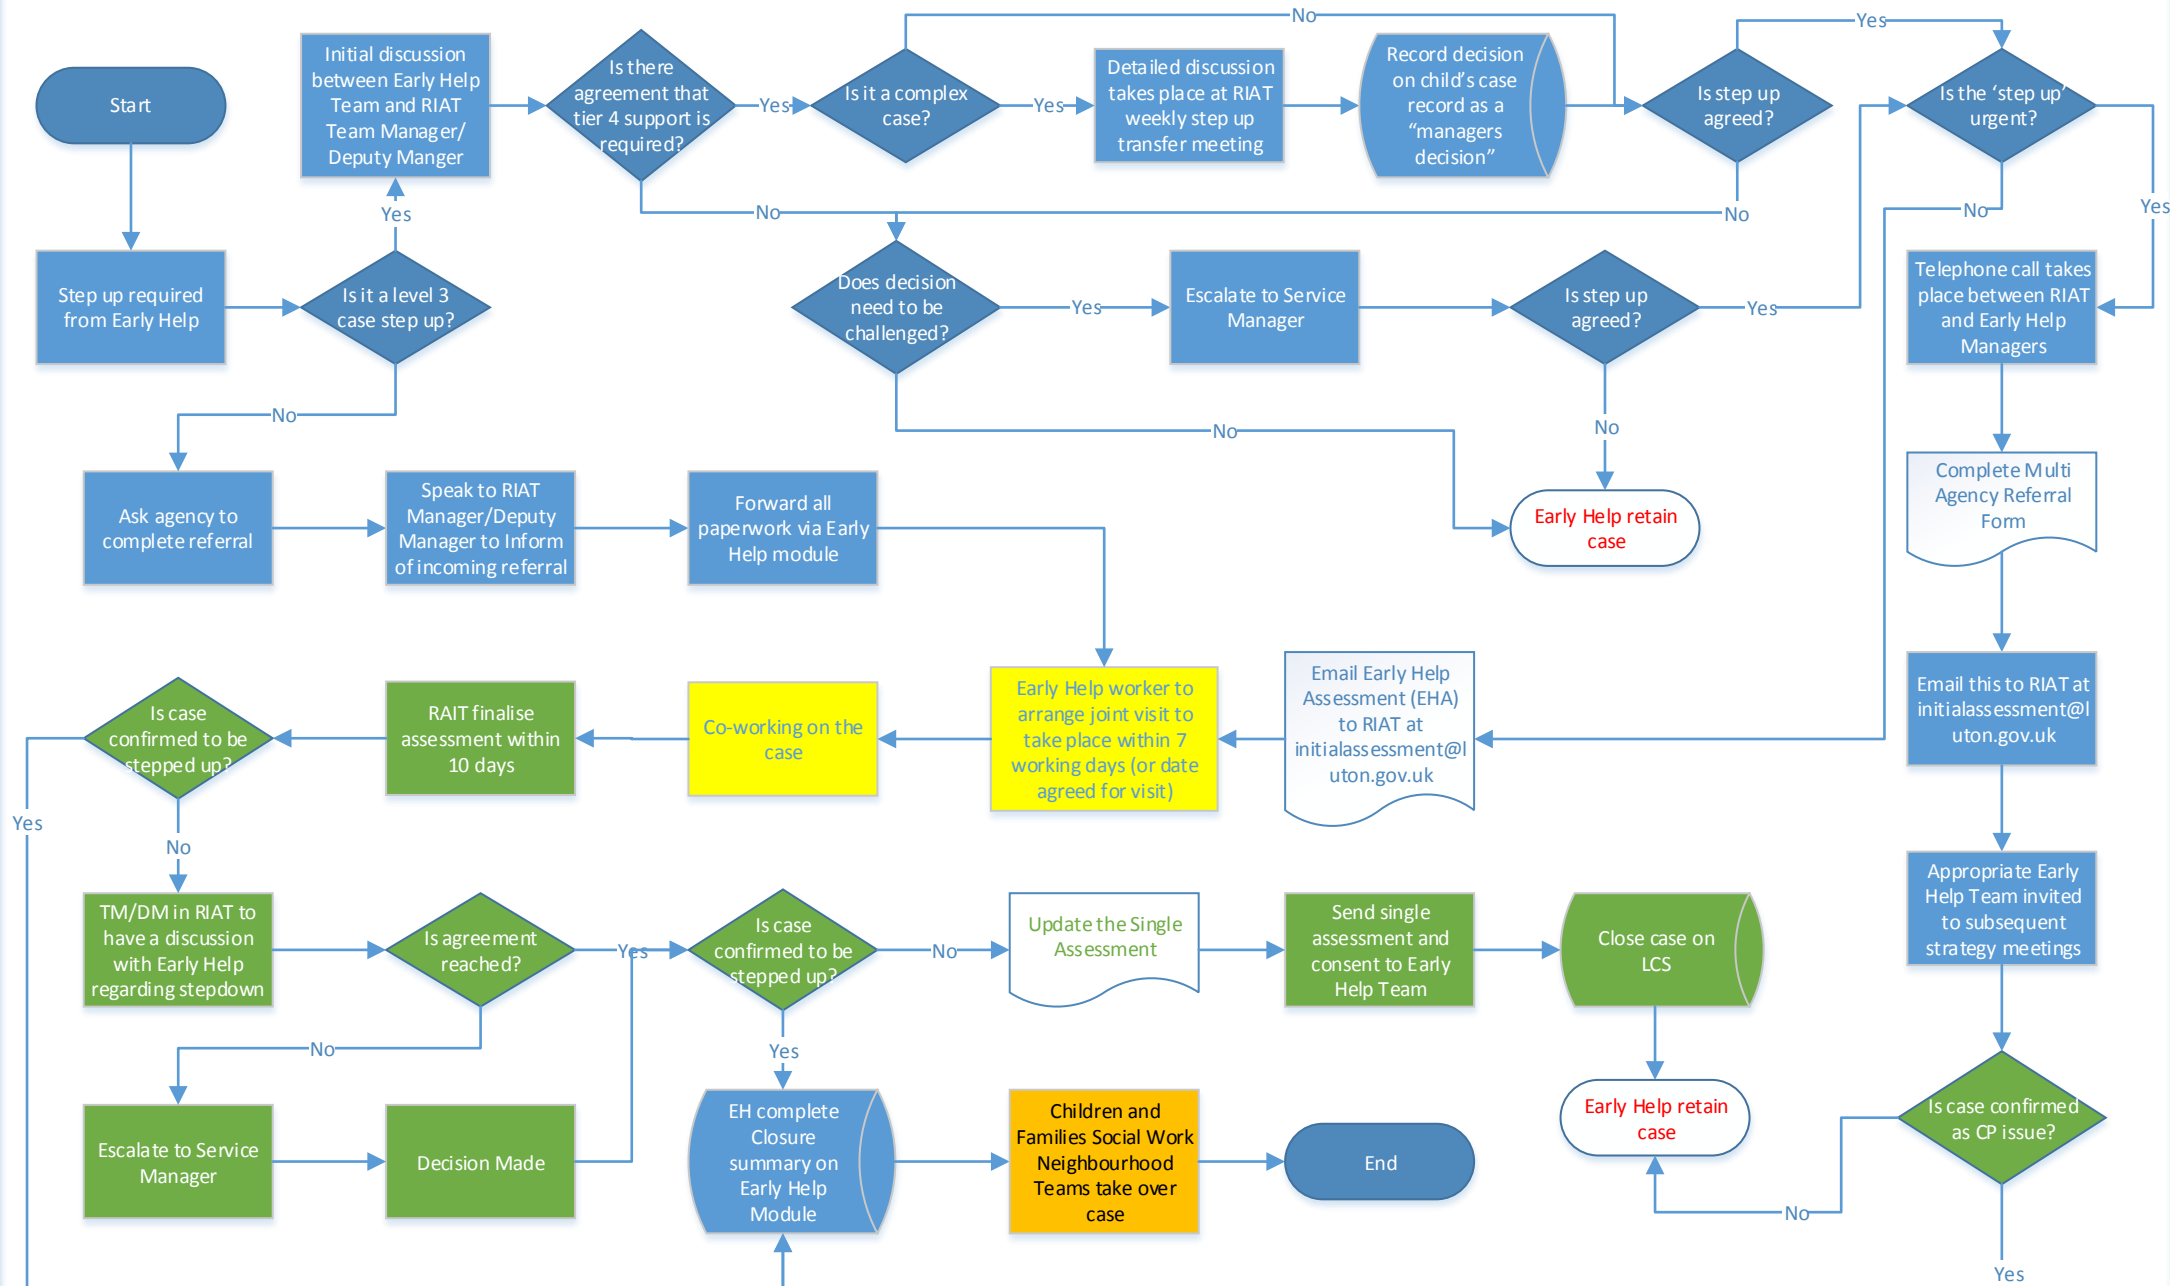

# 'Step Up' Process

All Early Help cases will be recorded within the Early Help module on Liquid logic

# 'Step Down' Process

All RIAT and Neighbourhood Team cases are recorded on Liquid logic.